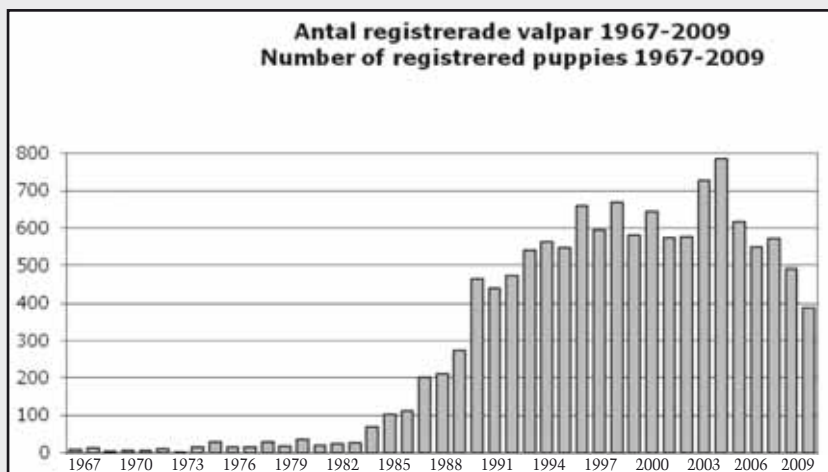

Sammanfattning / Summary 2009

1. 49 uppfödare har under året registrerat 66 kullar
   - Det har registrerats 390 valpar, fördelat på 189 hanar (+2 importer) och 201 tikar (+ 3 importer)
   - I genomsnitt har det fötts 6 valpar per kull, 11 uppfödare har haft mer än en kull
   - 46 uppfödare som registrerat valpar har kennelnamn
   - 53 hanhundar från 39 uppfödare har använts i aveln
   - 11 hanhundar har använts mer än en gång
   - Av hanhundarna är 11 importer eller utländska, resterande 42 är svenskfödda
   - Medelvärdet för inavelsgraden var 0,9 %
3. 49 breeders have registered 66 litters during the year
   - 390 wheateens were registered, 189 (+2 imports) dogs and 201 (+3 imports) bitches
   - An average of 6 puppies per litter, 11 breeders have had more than one litter
   - 46 breeders have got a kennel name
   - 53 stud dogs from 39 breeders have been used
   - 11 dogs have been used more than once
   - 11 stud dogs were imports or foreign, whilst 42 were Swedish born
   - The average inbreeding coefficient was 0,9 %

Avelshanar som haft 3 kullar eller fler 2009

Stud dogs with 3 or more litters 2009

Saffron-Spice	3 kullar/litters
Extra´s Valentino	3 kullar/litters